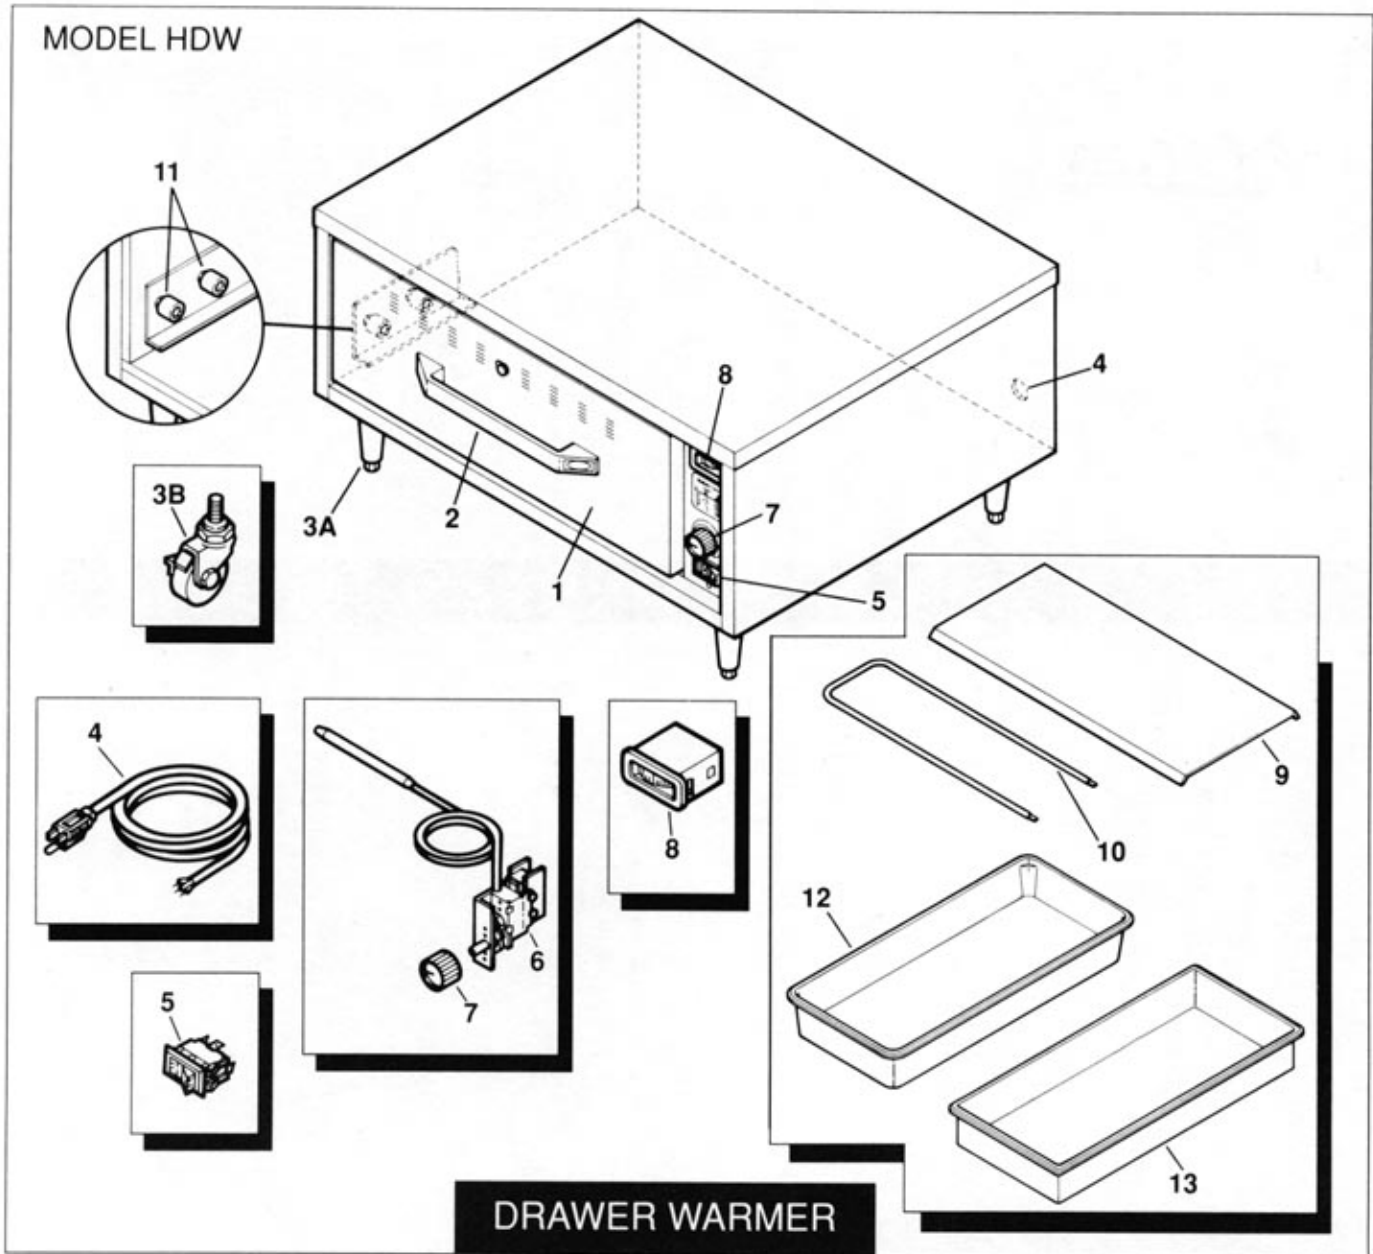

Drawer Warmer

HDW Series

HDW-1

HDW-1B

HDW-2

HDW-2B

HDW-3

HDW-3B

**REPLACEMENT
PARTS LIST**

MODEL HDW

DRAWER WARMER

No.	Description	Part No.	Qty.	No.	Description	Part No.	Qty.
1	Drawer Assembly	▲		7	Knob, Thermostat	05-30-019	1*
2	Handle	04-16-533	1*	8	Temperature Monitor	02-16-050	1*
3A	Leg 4" Plastic (Adjustable)	05-30-007	4	9	Baffle Plate	04-16-532	1*
3B	Caster (Optional)	04-17-130	4	10	Heating Element		
4	Cord & Plug				450W 120V	02-05-052	1*
	120V HDW-1, 2 & 3	02-18-030	1		450W 208V	02-05-051	1*
	120V HDW-4	02-18-037	1		450W 240V	02-05-050	1*
	208/240V HDW-1, 2, 3 & 4	02-18-036	1	11	Nylon Roller		
5	On/Off Switch w/Pilot Light				Moveable	04-16-501	4*
	120V	02-19-033	1*		Stationary	04-16-500	2*
	208V/240V	02-19-022	1*	12	Steam Table Pan-6" deep	04-09-230	1*
6	Thermostat 351-254311	02-16-046	1*	13	Water Pan (Optional)	04-09-231	1*