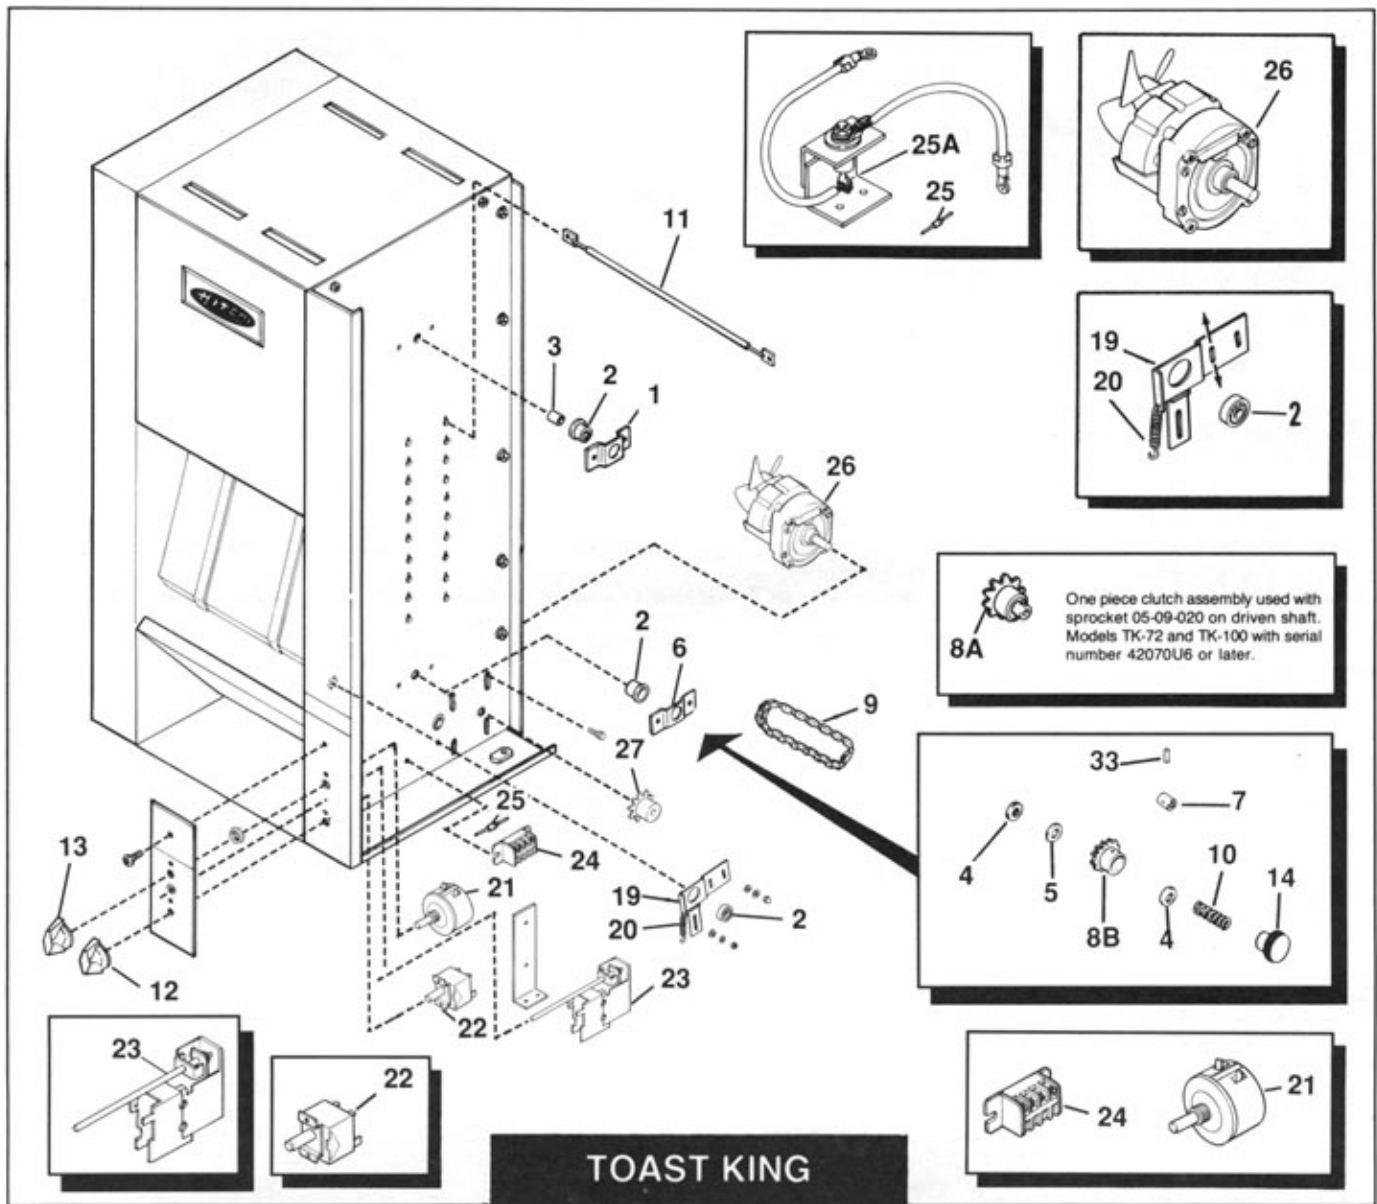

TOAST KING

No.	Description	Part No.	Qty.	No.	Description	Part No.	Qty.
1	Upper Bearing Retainer	04-30-020	2	11	Heating Elements (continued)		
2	Ball Bearing				TK-135B 208V, 250W (104V)	02-09-017	4
	1"	05-02-002	6		TK-135B 230V, 330W (115V)	02-09-016	10
	3/4" (Old Style)	05-02-001	4		230V, 250W (115V)	02-09-018	4
3	Bearing Spacer	05-11-022	2		TK-155B 208V, 330W (104V)	02-09-015	6
4	Flat Washer	05-11-012	2		208V, 250W (104V)	02-09-017	10
5	Nylon Thrust Washer	05-11-004	1		208V, 125W (104V)	02-09-020	4
6	Lower Bearing Retainer	04-30-021	2		TK-155B 230V, 330W (115V)	02-09-016	8
7	Inner Race	05-02-003	1		230V, 250W (115V)	02-09-018	8
8	Driven Sprocket w/Clutch	05-09-022	1		230V, 125W (115V)	02-09-019	4
8A	Drive Sprocket w/Clutch (Models TK-72, TK-100)	05-09-031	1	12	Selector Switch Knob	05-30-020	1
8B	Driven Sprocket w/o Clutch	05-09-020	1	13	Speed Control Knob	05-30-019	1
9	Drive Chain	05-03-006	1	14	Manual Control Knob	05-30-001	1
10	Compression Spring	05-08-005	1	15	Toast Collector Pan		
11	Heating Elements				TK-72 & 90B — 2 Slice	04-05-050	1
	TK-72 208V, 200W (104V)	02-09-002	20		TK-100, 135B, 155B - 3 Slice	04-05-051	1
	230V, 200W (115V)	02-09-001	20	16	Toast Basket		
	TK-90B 208V, 200W (104V)	02-09-002	6		TK-72 & 90B — 2 Slice	04-05-142	10
	208V, 250W (104V)	02-09-005	8		TK-100, 135B, 155B — 3 Slice	04-05-122	10
	TK-90B 230V, 200W (115V)	02-09-001	6	17	Hold Down Bar		
	230V, 250W (115V)	02-09-004	8		TK-72 & 90B — 2 Slice	04-05-143	10
	TK-100 208V, 250W (104V)	02-09-017	20		TK-100, 135B, 155B — 3 Slice	04-05-123	10
	230V, 250W (115V)	02-09-018	20	18	Conveyor Chain	05-03-007	2
	TK-135B 208V, 330W (104V)	02-09-015	10	18A	Master Link	05-03-009	2