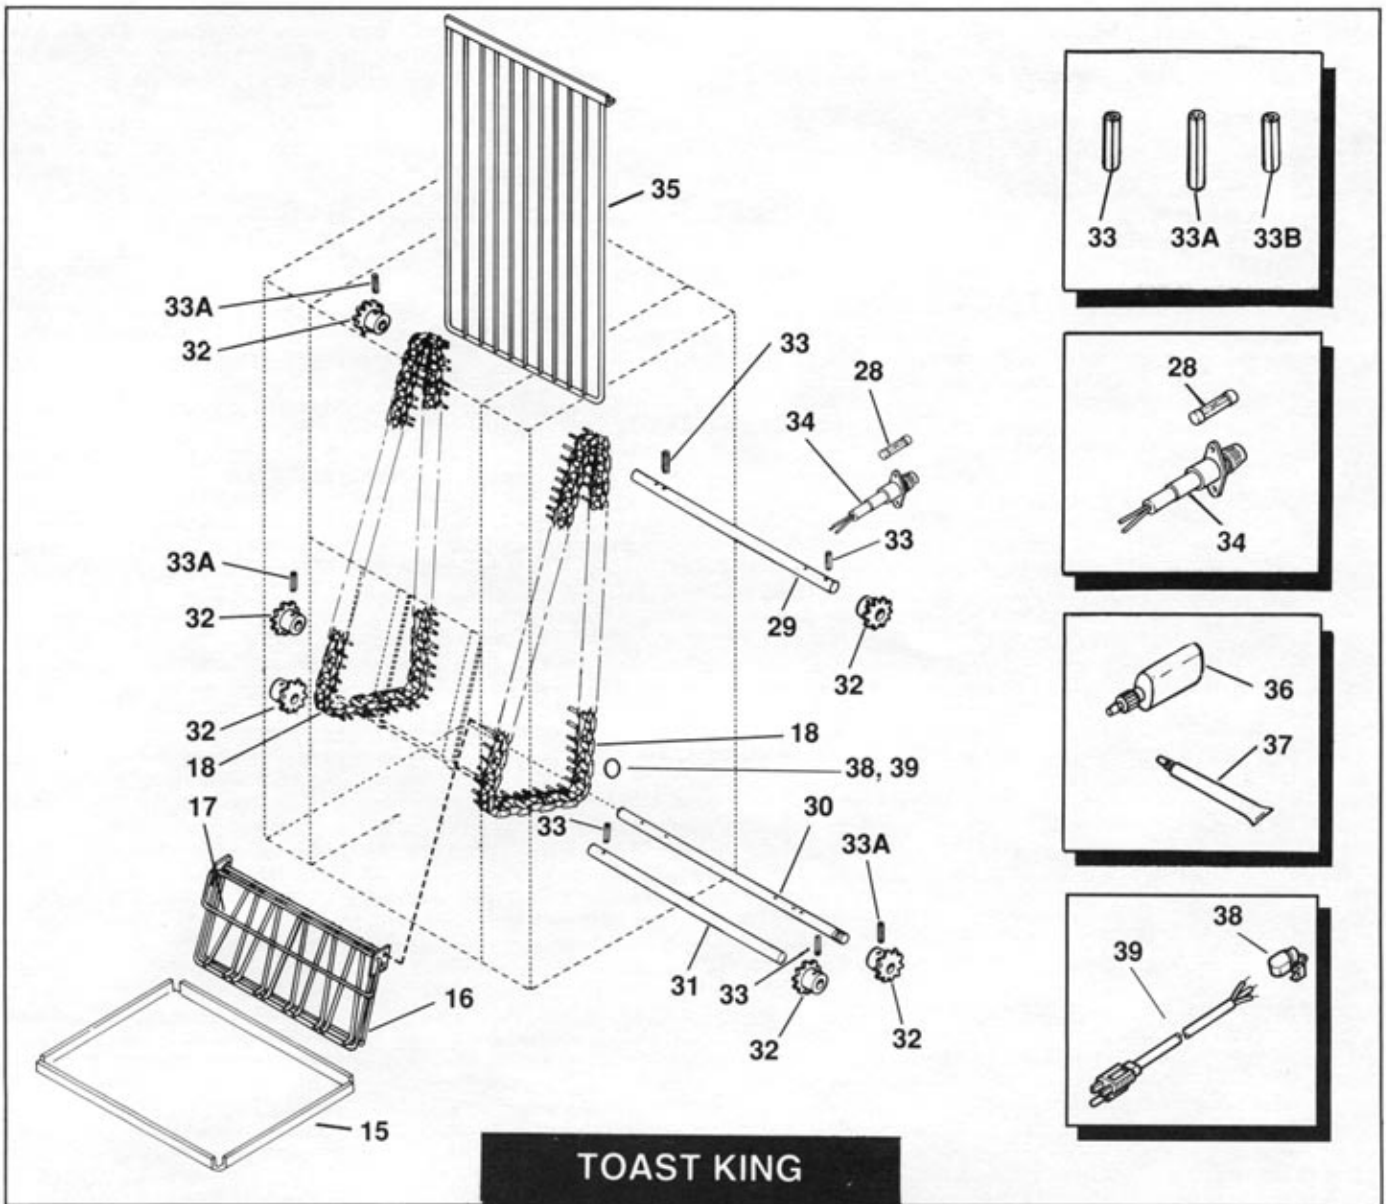

TOAST KING

No.	Description	Part No.	Qty.	No.	Description	Part No.	Qty.
1	Upper Bearing Retainer	04-30-020	2	11	Heating Elements (continued)		
2	Ball Bearing				TK-135B 208V, 250W (104V)	02-09-017	4
	1"	05-02-002	6		TK-135B 230V, 330W (115V)	02-09-016	10
	3/4" (Old Style)	05-02-001	4		230V, 250W (115V)	02-09-018	4
3	Bearing Spacer	05-11-022	2		TK-155B 208V, 330W (104V)	02-09-015	6
4	Flat Washer	05-11-012	2		208V, 250W (104V)	02-09-017	10
5	Nylon Thrust Washer	05-11-004	1		208V, 125W (104V)	02-09-020	4
6	Lower Bearing Retainer	04-30-021	2		TK-155B 230V, 330W (115V)	02-09-016	8
7	Inner Race	05-02-003	1		230V, 250W (115V)	02-09-018	8
8	Driven Sprocket w/Clutch	05-09-022	1		230V, 125W (115V)	02-09-019	4
8A	Drive Sprocket w/Clutch (Models TK-72, TK-100)	05-09-031	1	12	Selector Switch Knob	05-30-020	1
8B	Driven Sprocket w/o Clutch	05-09-020	1	13	Speed Control Knob	05-30-019	1
9	Drive Chain	05-03-006	1	14	Manual Control Knob	05-30-001	1
10	Compression Spring	05-08-005	1	15	Toast Collector Pan		
11	Heating Elements				TK-72 & 90B — 2 Slice	04-05-050	1
	TK-72 208V, 200W (104V)	02-09-002	20		TK-100, 135B, 155B - 3 Slice	04-05-051	1
	230V, 200W (115V)	02-09-001	20	16	Toast Basket		
	TK-90B 208V, 200W (104V)	02-09-002	6		TK-72 & 90B — 2 Slice	04-05-142	10
	208V, 250W (104V)	02-09-005	8		TK-100, 135B, 155B — 3 Slice	04-05-122	10
	TK-90B 230V, 200W (115V)	02-09-001	6	17	Hold Down Bar		
	230V, 250W (115V)	02-09-004	8		TK-72 & 90B — 2 Slice	04-05-143	10
	TK-100 208V, 250W (104V)	02-09-017	20		TK-100, 135B, 155B — 3 Slice	04-05-123	10
	230V, 250W (115V)	02-09-018	20	18	Conveyor Chain	05-03-007	2
	TK-135B 208V, 330W (104V)	02-09-015	10	18A	Master Link	05-03-009	2