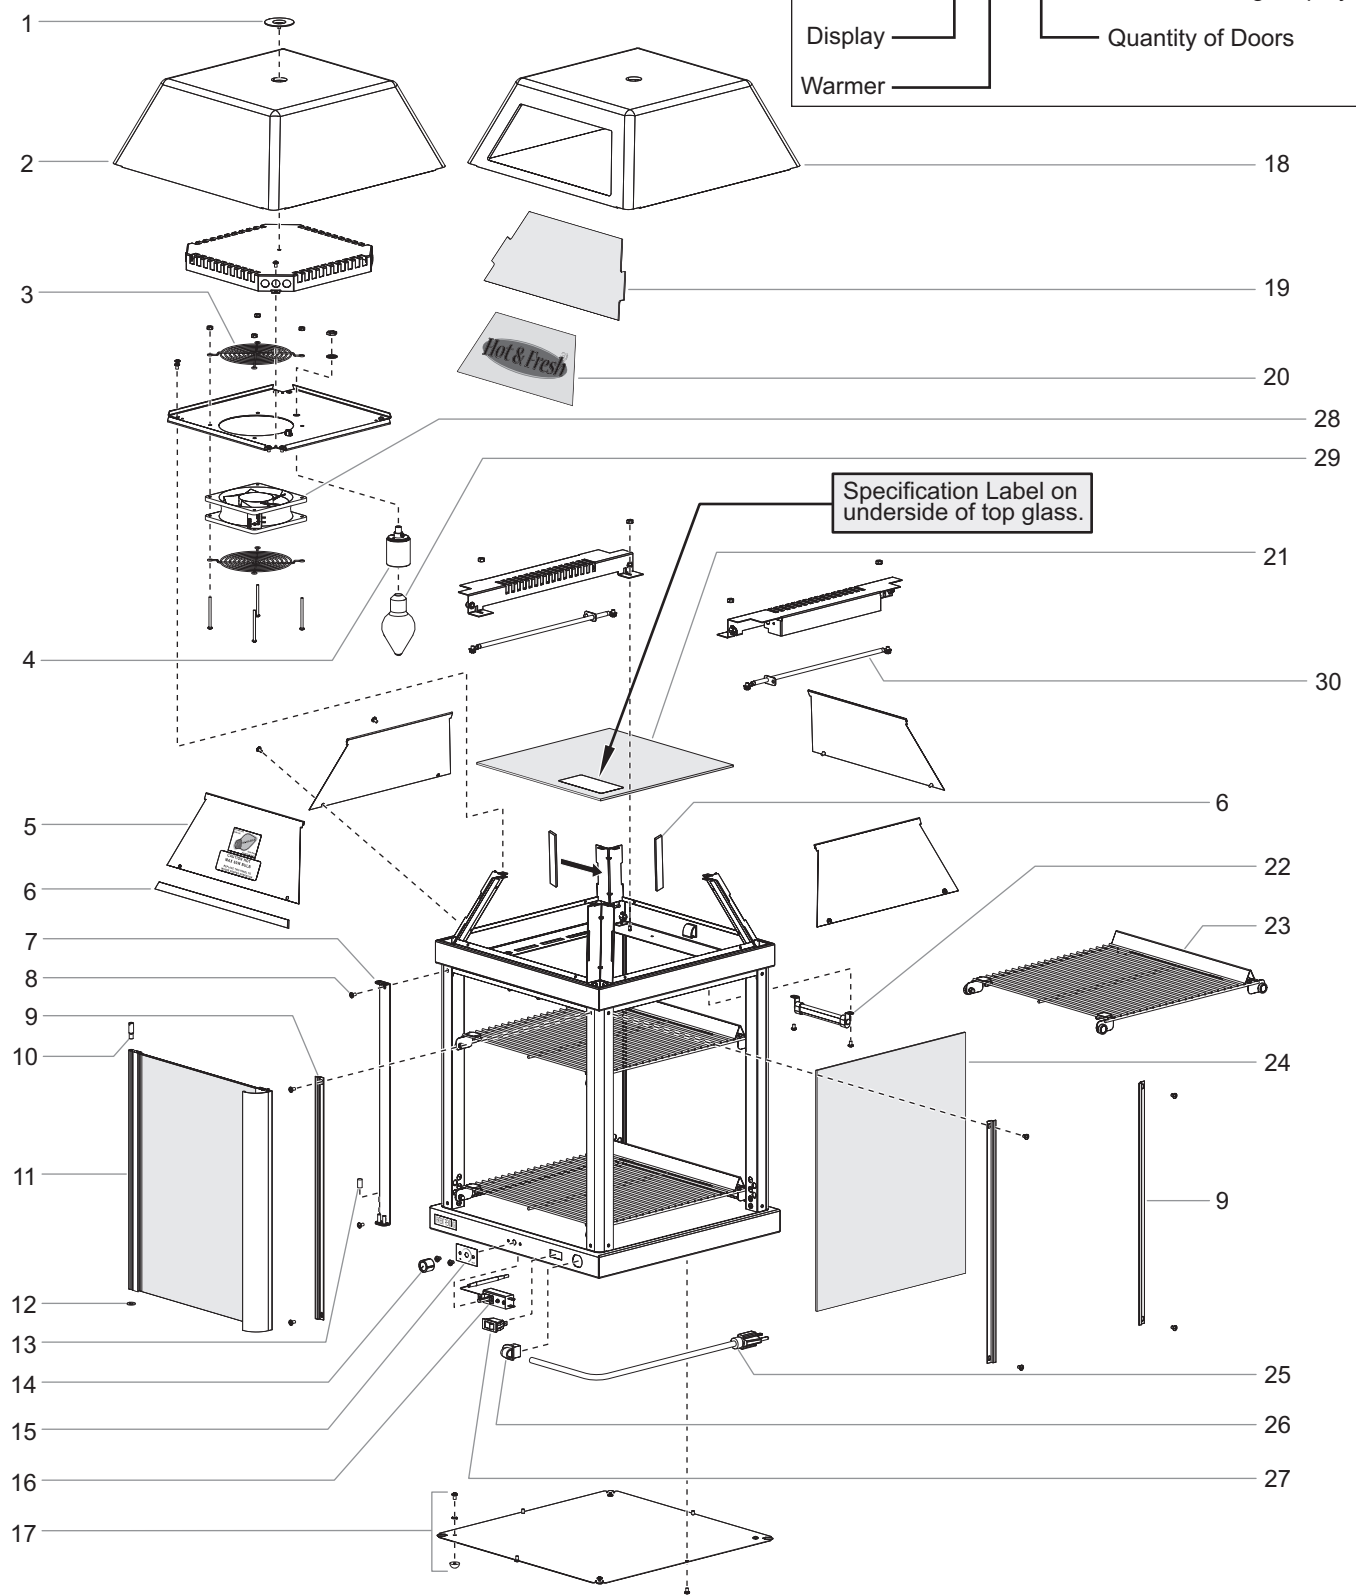

HATCO MINI DISPLAY WARMER

MDW Series

Model Designation

M D W - 1 X

- Mini ———
- Display ———
- Warmer ———
- Non-Revolving Display ———
- Quantity of Doors ———

CAUTION

24 Hour 7 Day Parts and Service Assistance available in the United States and Canada by calling (800) 558-0607.

Use of replacement parts other than those supplied by Hatco Corporation may result in damage to the unit or injury to personnel and will void all warranties.