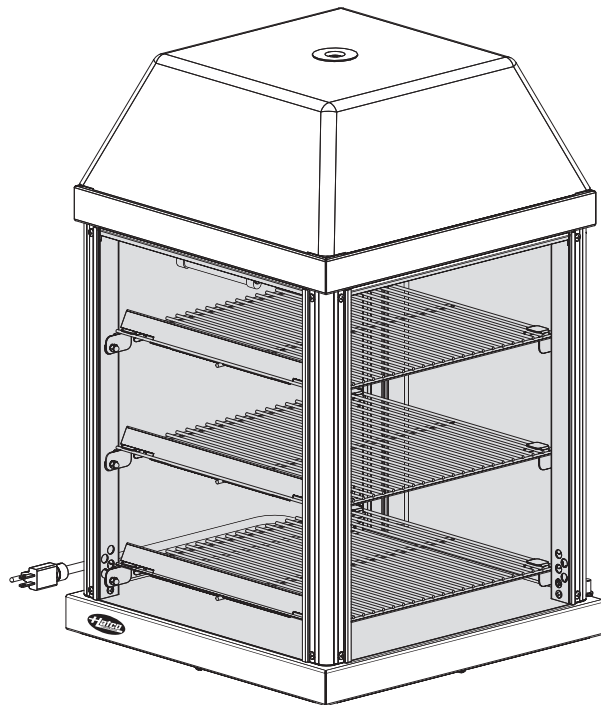

Mini Display Warmer

MDW Series

MDW-1X

MDW-2X

REPLACEMENT PARTS LIST

HATCO MINI DISPLAY WARMER

MDW Series

Model Designation

Use of replacement parts other than those supplied by Hatco Corporation may result in damage to the unit or injury to personnel and will void all warranties.

PARTS COMMON TO ALL MDW MODELS

Item	Description	Part No.	Qty.	Item	Description	Part No.	Qty.
1	Cap, Hood	04.45.028.00	1	10	Hinge Screw	05.04.146.00	1
2	Hood, without Graphics Cut-Out	04.45.002.00	1	11	Door Assembly, Painted (includes items 7-10, 12, and 13)		
3	Guard, Fan	02.12.063.00	2		Black	R00.04.0046.01	1-2
4	Socket, Light Bulb	02.30.091.00	1		Gray	R00.04.0046.02	1-2
5	Filler, Hood	04.45.014.00	3-4		Red	R00.04.0046.03	1-2
6	Gasket, Filler*	05.06.028.00	4'		White	R00.04.0046.04	1-2
7	Hinge Bracket (one per door)				Blue	R00.04.0046.05	1-2
	Black	04.45.058.01	1		Green	R00.04.0046.07	1-2
	Gray	04.45.058.02	1	12	Washer, Door (one per door)	05.11.043.00	1-2
	Red	04.45.058.03	1	13	Vinyl Cap (one per door)	02.20.283.00	1-2
	White	04.45.058.04	1	14	Knob, Thermostat	05.30.039.00	1
	Blue	04.45.058.05	1	15	Label, Temperature	07.03.535.00	1
	Green	04.45.058.07	1	16	Thermostat Control	R02.16.066.00	1
8	Screw, Black	05.04.005BK.00	16	17	Rubber Foot and Hardware	R05.30.068.00	4
9	Glass Bracket/Door Stop			18	Hood, with Graphics Cut-Out	04.45.001.00	1
	Black	04.45.023.01	6-7	19	Sign Panel	04.45.003.00	1
	Gray	04.45.023.02	6-7	20	Graphic Panel	07.03.547.00	1
	Red	04.45.023.03	6-7	21	Glass, Top	04.40.281.00	1
	White	04.45.023.04	6-7	22	Thermometer	02.16.143.00	1
	Blue	04.45.023.05	6-7	23	Wire Shelf Assembly	R04.45.013.00	3
	Green	04.45.023.07	6-7	24	Glass, Side Panel	04.40.280.00	2-3