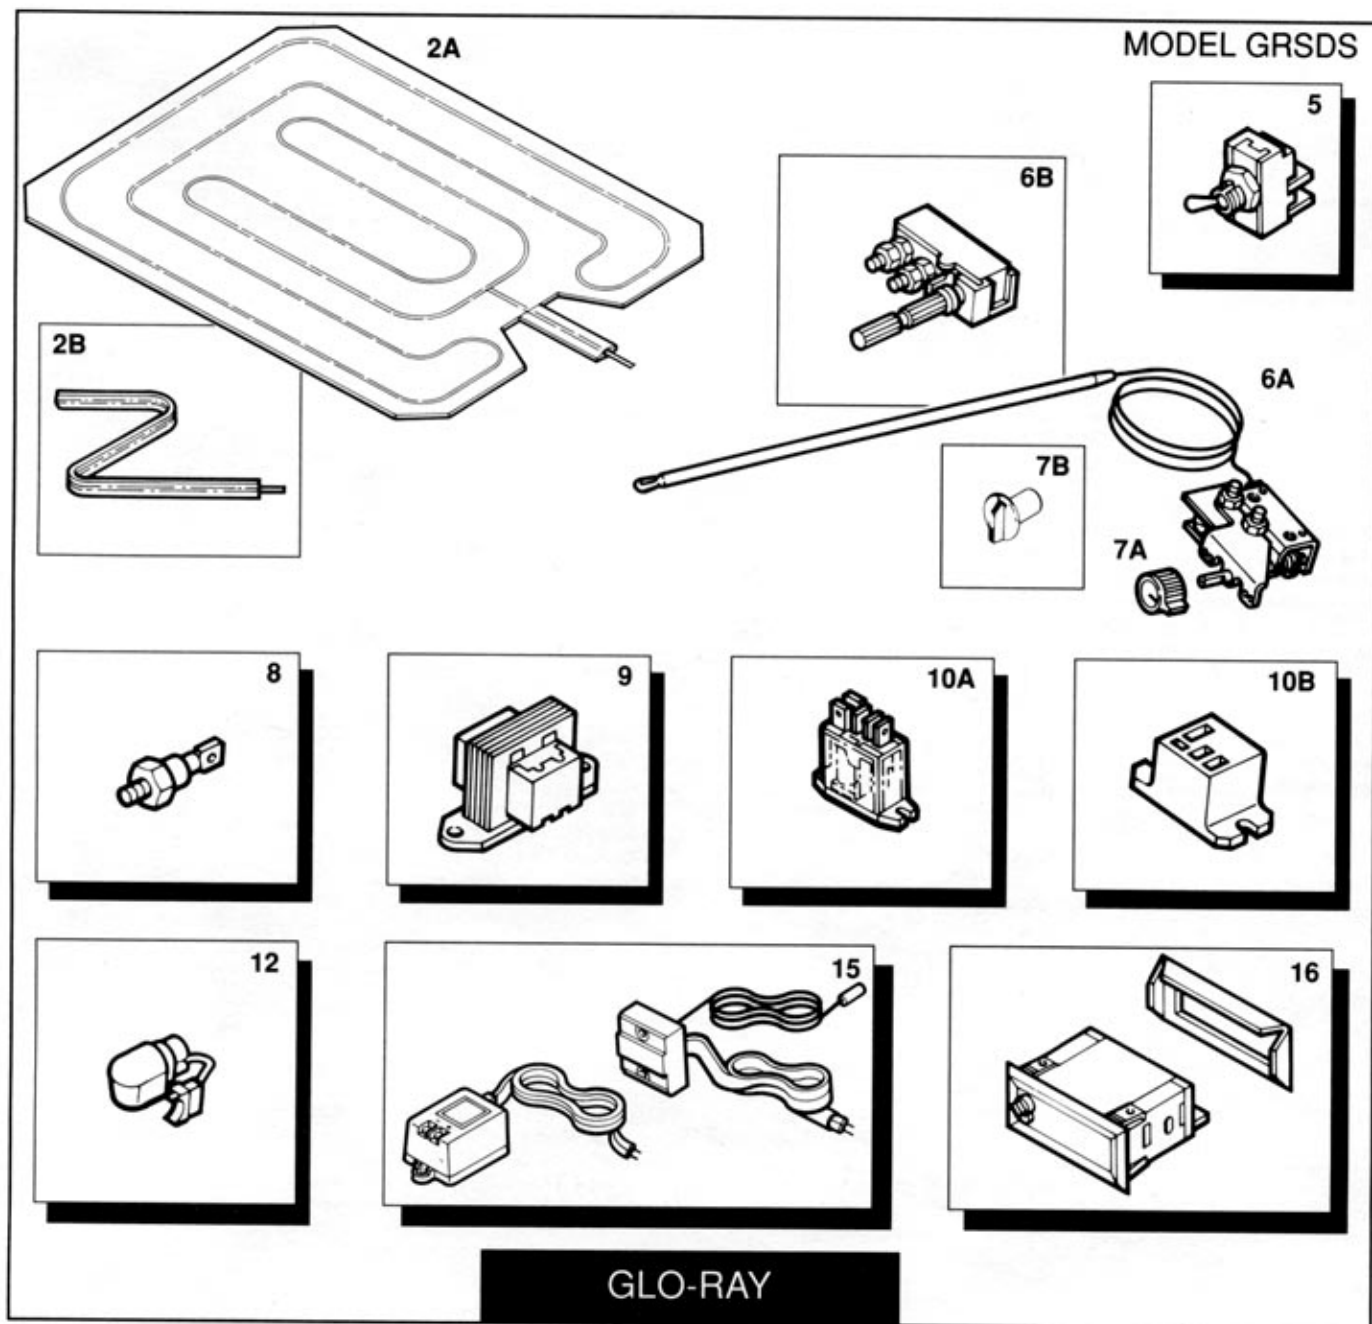

---

**REPLACEMENT  
PARTS LIST**

---

MODEL GRSDS

GLO-RAY

| No. | Description                  | Part No.   | Qty. | No. | Description                   | Part No.  | Qty. |
|-----|------------------------------|------------|------|-----|-------------------------------|-----------|------|
| 1   | Element, Metal Rod           | ▲          | 2-4  | 10A | Relay (Thermostat Models)     | 02-01-060 | 1-2  |
| 2A  | Base Element Heating Blanket | ▲          | 1-2  | 10B | Relay (Electronic Models)     | 02-01-050 | 2-4  |
| 2B  | Base Element (Tape)          | ▲          | 2-4  | 11  | Cord & Cap, 120V, 15A         | 02-18-030 | 1    |
| 3   | Lampsocket, single           | 02-30-044  | 2-8  |     | Cord & Cap, 125/250V, 4W,     |           |      |
| 4   | Bulb, 60 W/120V              | 02-30-043  | 2-8  |     | GRSDS-41D/GRSDS-52D           | 02-18-085 | 1    |
| 5   | Toggle Switch DPST           | 02-19-008A | 1-2  | 12  | Cord Grip, right angle        |           |      |
|     | Toggle Switch SPST           | 02-19-016  | 1-2  |     | for 02-18-030 cord            | 02-20-206 | 1    |
|     | (used in earlier models)     |            |      |     | Cord, grip, straight,         |           |      |
| 6A  | Base Thermostat              | 02-16-002  | 1-2  |     | for 02-18-085 cord            | 02-20-226 | 1    |
| 6B  | Base Thermostat              | 02-16-028  | 1-2  | 13  | Foot                          | 05-04-087 | 4    |
| 7A  | Knob                         | 05-30-018  | 1-2  | 14  | Rubber Foot Cover             | 05-06-038 | 4    |
| 7B  | Knob                         | 05-30-015  | 1    | 15  | Digital Temperature Indicator |           |      |
| 8   | Diode, 40 HF 60'             | 02-40-012  | 1-2  |     | w/Transformer (Optional)      | 02-16-040 | 1-2  |
| 9   | Transformer, 120-24 VAC      | 02-17-022  | 1-2  | 16  | Digital Controller (Optional) | 02-01-049 | 1-2  |