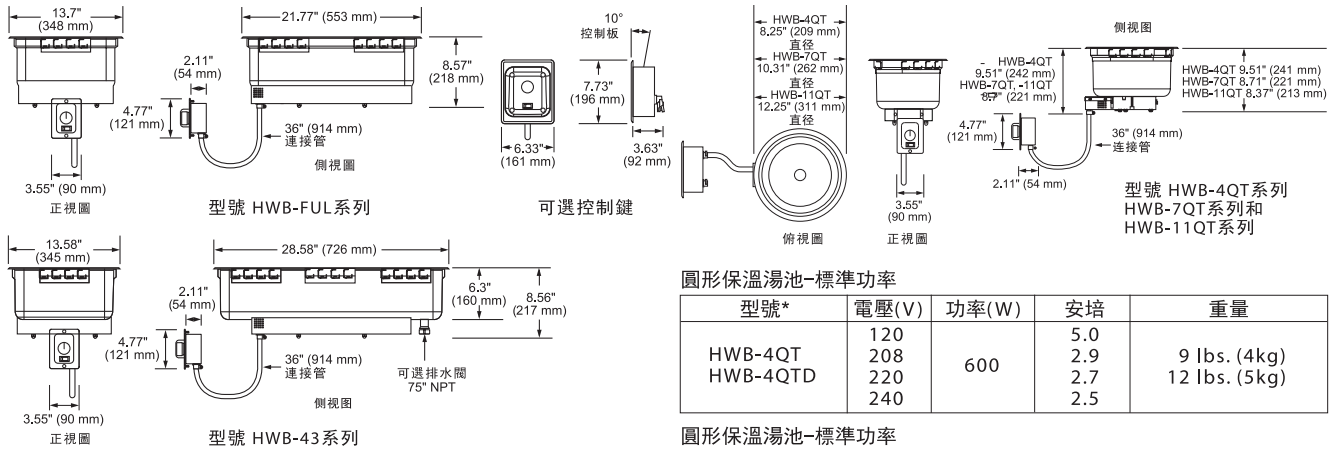

# SINGLE BUILT-IN HEATED WELLS 單個嵌入式保溫湯池

型號 HWB-FUL, -FULD, HWBH-FUL, -FULD, HWB-43, -43D, -43DA, HWBH-43, -43D, -43DA  
HWB-4QT, -4QTD, HWB-7QT, -7QTD, HWBH-7QT, -7QTD, HWB-11QT, -11QTD, HWBH-11QT, -11QTD